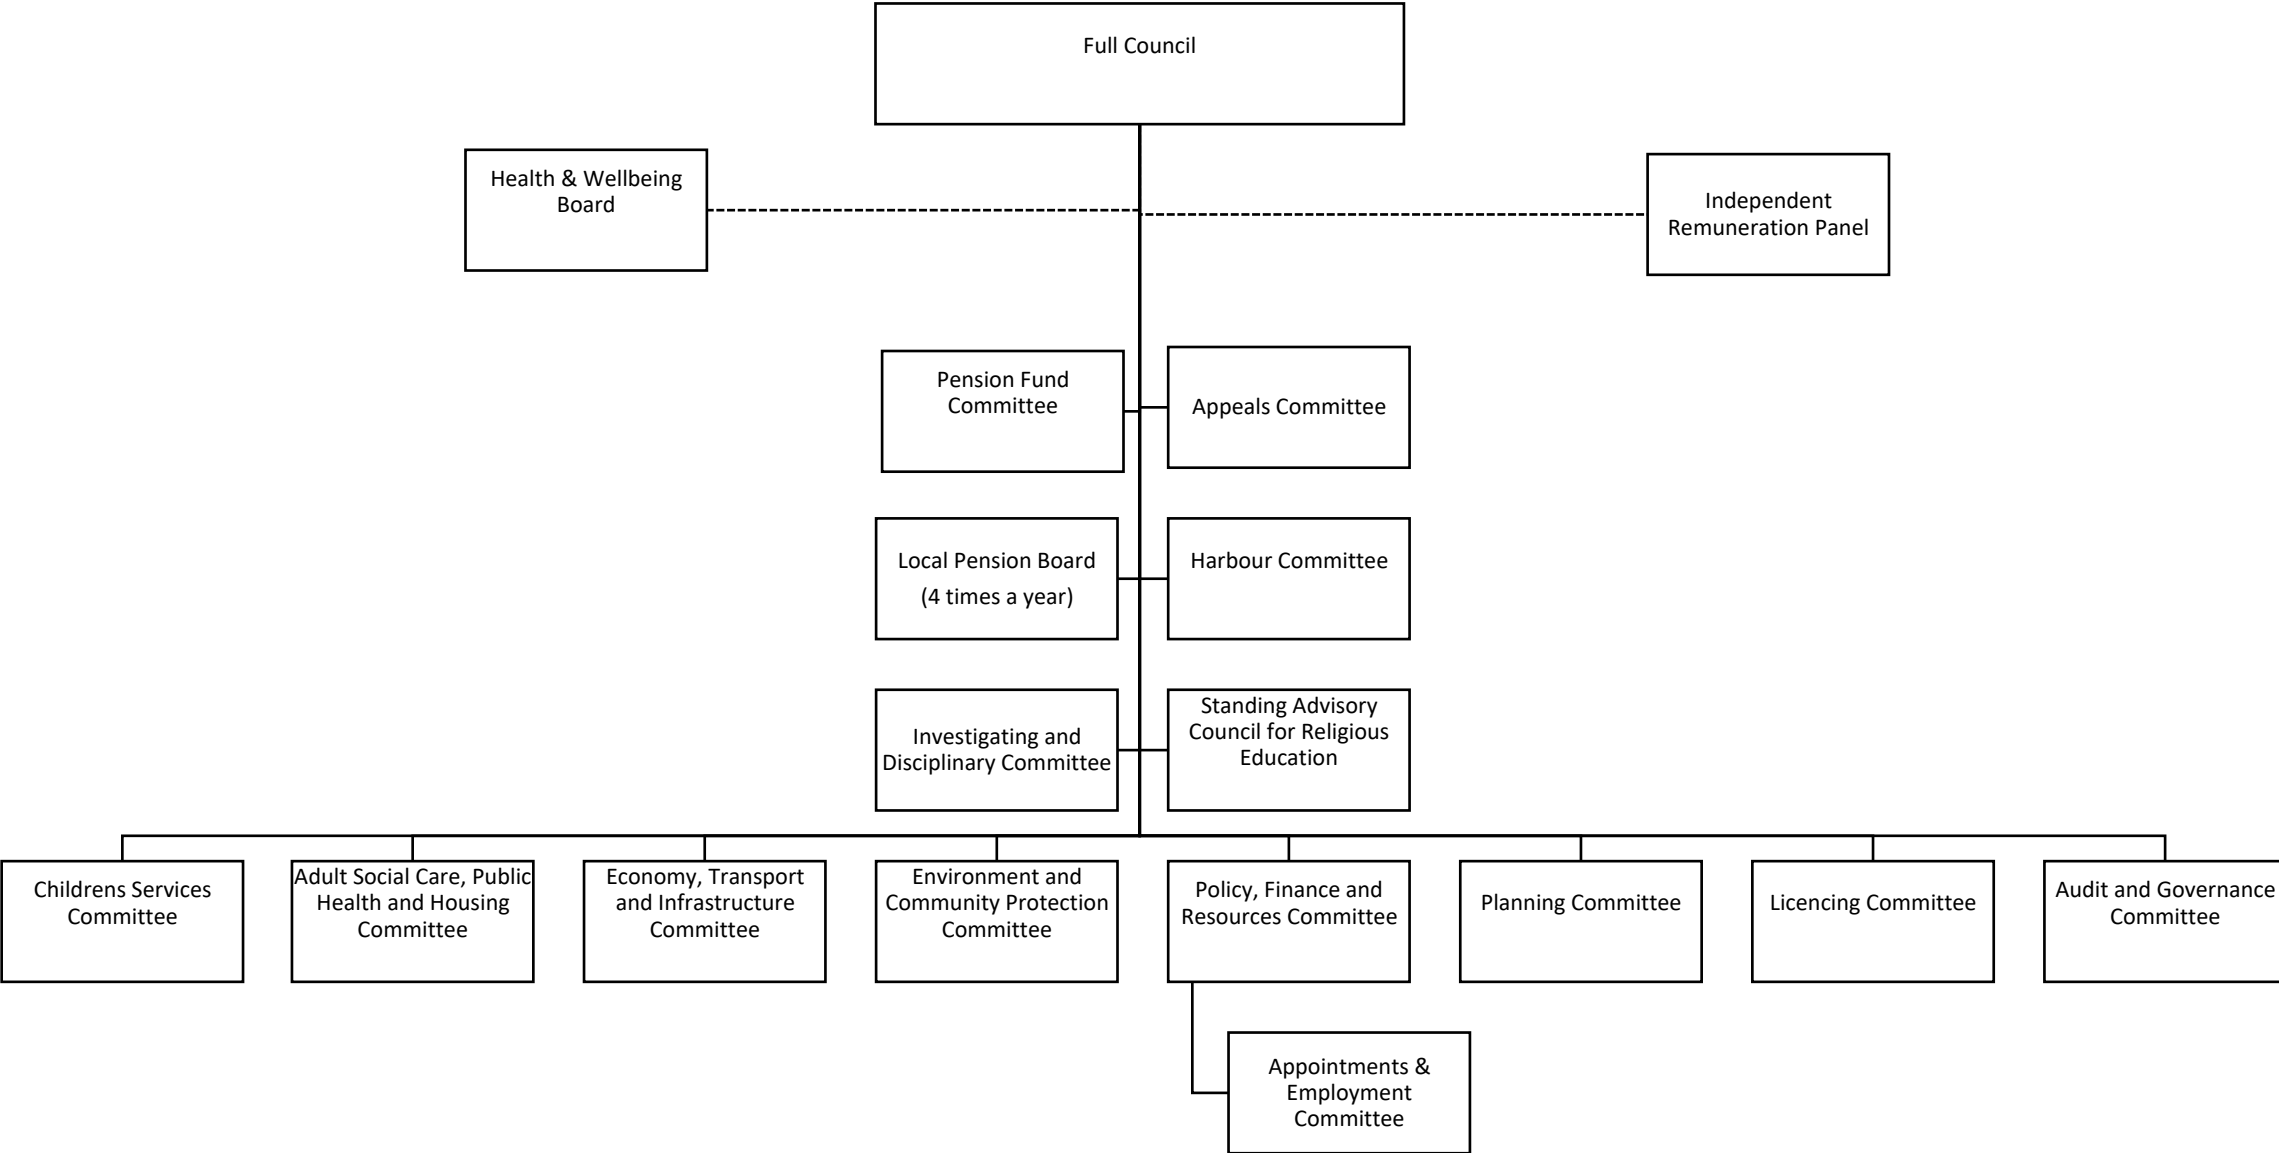

Proposed committee governance arrangements for the Isle of Wight Council

Current leader and cabinet governance arrangements for the Isle of Wight Council